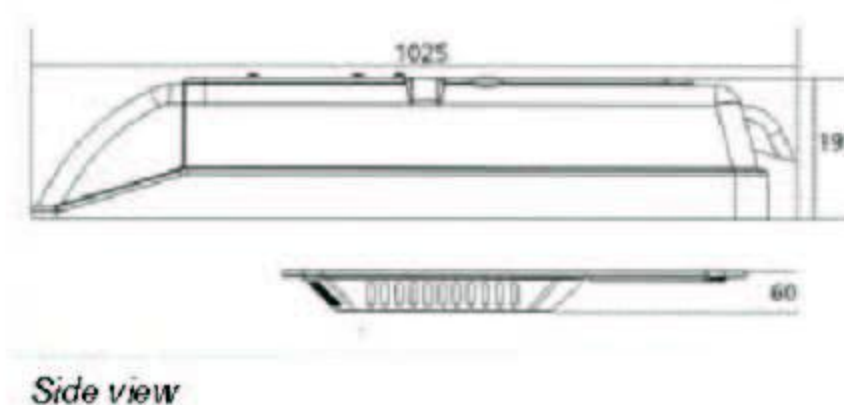

Dimensions in mm

Technical specifications:

Unit	Cooling power (kW)	Evaporator fan (m ³ /h)	Dimensions L x W x H (mm)	Weight (kg)	Nominal voltage (V)	Refrigerant (CFC-free)	Heating power optional (kW)
CC5	5	630	750 x 760 x 165	26.5	12 or 24	R134a	-
CC8	8.5	1300	1,025 x 970 x 197	40	12 or 24	R134a	7.5