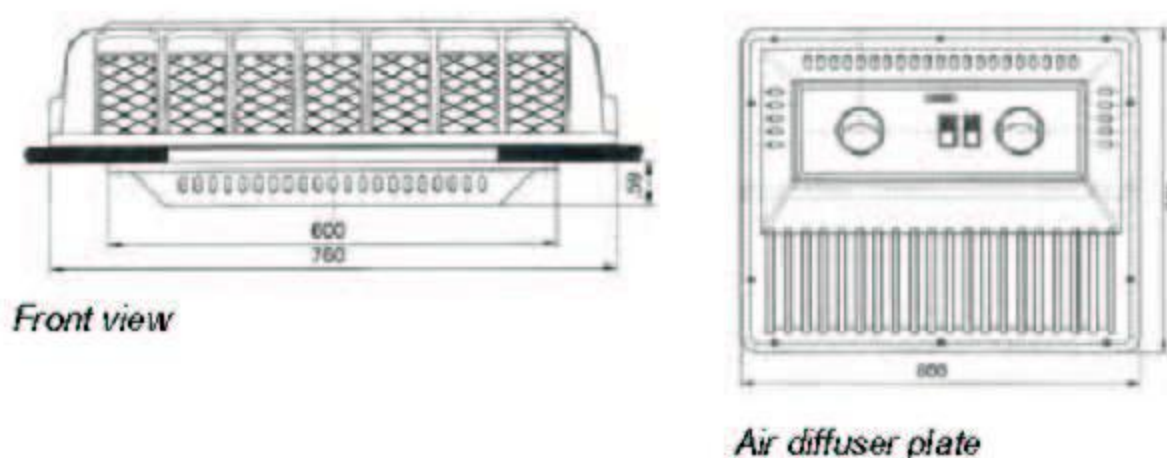

RENEGADE Auto Cool

Truck and Bus
Air Conditioning

Compact Cooler 5 / Compact Cooler 8 Compact roof-mounted air conditioning systems for truck cabs, cabins and bus driver compartments

The CC5/8 roof mounted air-conditioning systems are ideally suited for trucks and buses. Designed to the highest standards of product excellence, the evaporator, condenser and fans fitted in the roof top unit withstand the most demanding road conditions.

The powerful compressor is available in six different configurations, permitting the flexibility required to ensure comfortable climatic conditions in a diverse number of applications.

The aerodynamic shape of the roof-top air conditioning unit reduces air resistance whilst driving. With its compact design it is also suitable for smaller trucks and buses.

RENEGADE
Auto Cool

Product features: Compact Cooler 5

- Roof-mounted air conditioning system, optional electronic thermostat; colour of compact unit: white
- colour of air distribution panel: black
- Wide range of compressors and installation accessories, kits with 2 x 6 m or 2 x 11 m refrigerant hoses

Product features: Compact Cooler 8

- Roof-mounted air conditioning system, optional electrically operated fresh air vent, optional electronic thermostat, colour of compact unit: white
- Air circulation via air distribution panel or air duct system; colour: grey
- Wide range of compressors and installation accessories
- Comprehensive assembly kits