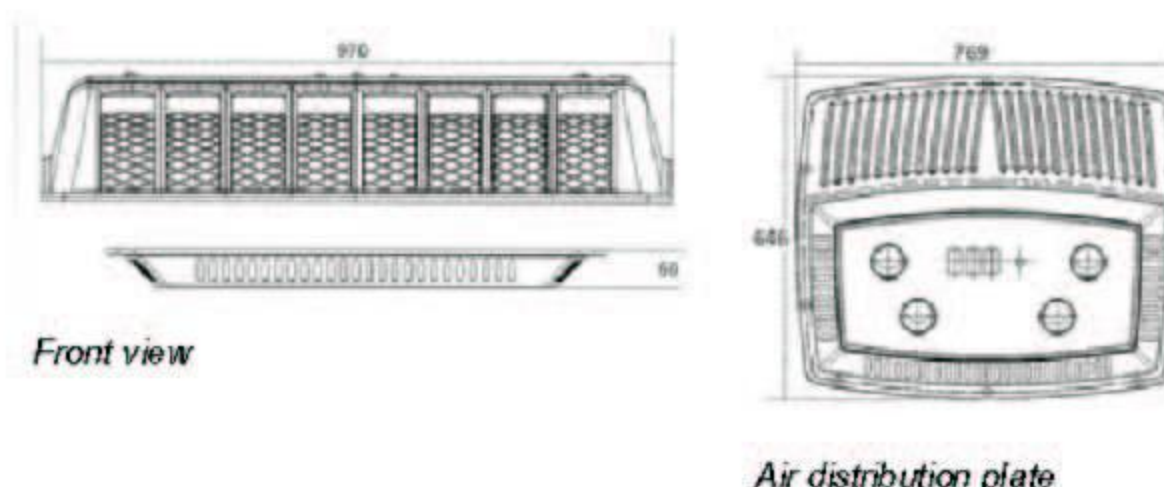

RENEGADE
Auto Cool

Product features: Compact Cooler 5

- Roof-mounted air conditioning system, optional electronic thermostat; colour of compact unit: white
- colour of air distribution panel: black
- Wide range of compressors and installation accessories, kits with 2 x 6 m or 2 x 11 m refrigerant hoses

Dimensions in mm

Technical specifications:

Unit	Cooling power (kW)	Evaporator fan (m ³ /h)	Dimensions L x W x H (mm)	Weight (kg)	Nominal voltage (V)	Refrigerant (CFC-free)	Heating power optional (kW)
CC5	5	630	750 x 760 x 165	26.5	12 or 24	R134a	-
CC8	8.5	1300	1,025 x 970 x 197	40	12 or 24	R134a	7.5