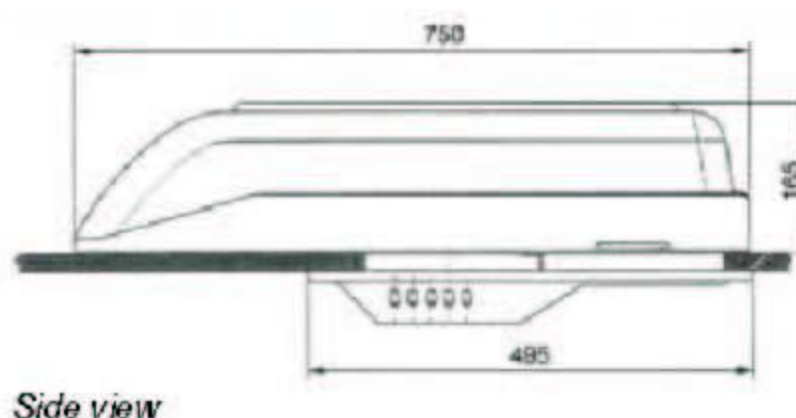

Product features: Compact Cooler 5

- Roof-mounted air conditioning system, optional electronic thermostat; colour of compact unit: white
- colour of air distribution panel: black
- Wide range of compressors and installation accessories, kits with 2 x 6 m or 2 x 11 m refrigerant hoses